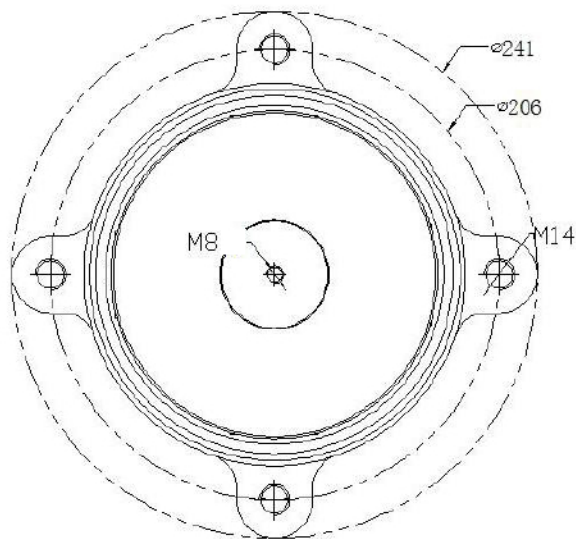

VT - 150YD

Model	Supply voltage V	Power W	Machine Weight Kg	Current	Loading Kg	Max hanging palte mm
VT - 150YD	<240	PIEZOELECTRIC	9.6	VARIES	1.5-2.0	≤240