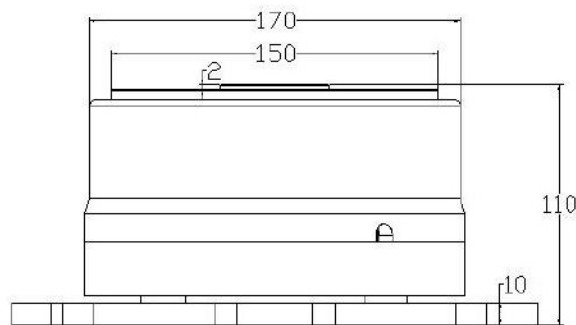

VT - 150YD

Model	Supply voltage V	Power W	Machine Weight Kg	Current	Loading Kg	Max hanging palte mm
VT - 150YD	<240	PIEZOELECTRIC	9.6	VARIES	1.5-2.0	≤240